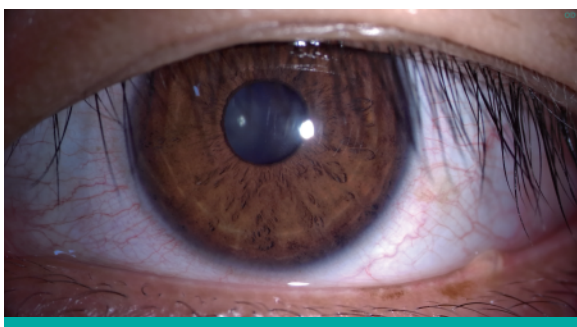

- **8MP High-Resolution**

Delivering sharp, high-definition images that enable precise and accurate diagnostics.

- **Adjustable Aperture**

Provides control over focal depth, allowing for versatile imaging across different clinical scenarios.

- **Wide Compatibility**

Designed to be compatible with the majority of slit lamps available in the market.

SPECIFICATIONS

Image Resolution	8,000,000 pixels
Frame Rate	20 fps
Exposure	Auto, manual
Aperture	5-step adjustable
R/L Eye Detection	Automatic
Splitting Ratio	40(eyepiece)/60(camera)
Interface	USB, HDMI
PC Requirement	Intel core i5 RAM 16GB hard disk 512GB